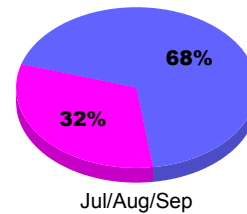

Gender Comparison 2011-2012