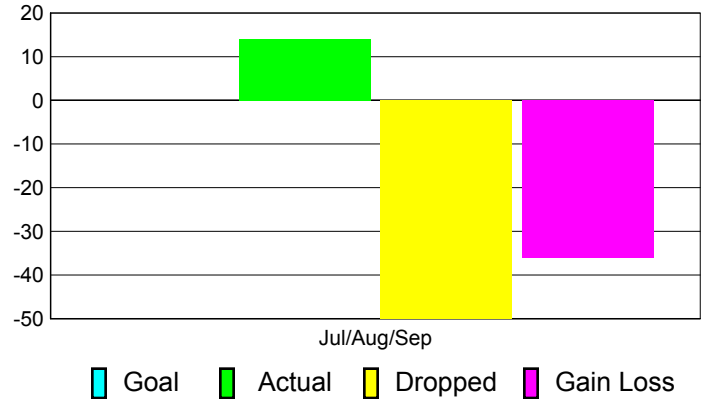

### YTD Status Quo Clubs 2011-2012

Status Quo Clubs Compared to Status Quo Members

## MEMBERSHIP

**Membership Results**  
2011-2012

**Membership**  
2010-2011

Month	Net Memb Goal	Actual New Memb	Actual Dropped Memb	Gain/Loss of Memb	Gain/Loss of Memb
Jul/Aug/Sep		14	-50	-36	-42
<b>Totals</b>		<b>14</b>	<b>-50</b>	<b>-36</b>	<b>-42</b>

### Membership Results 2011-2012

Goal, New, Dropped, Gain/Loss

### Comparison of Membership Gain/Loss

Current Year Compared to the Previous Year